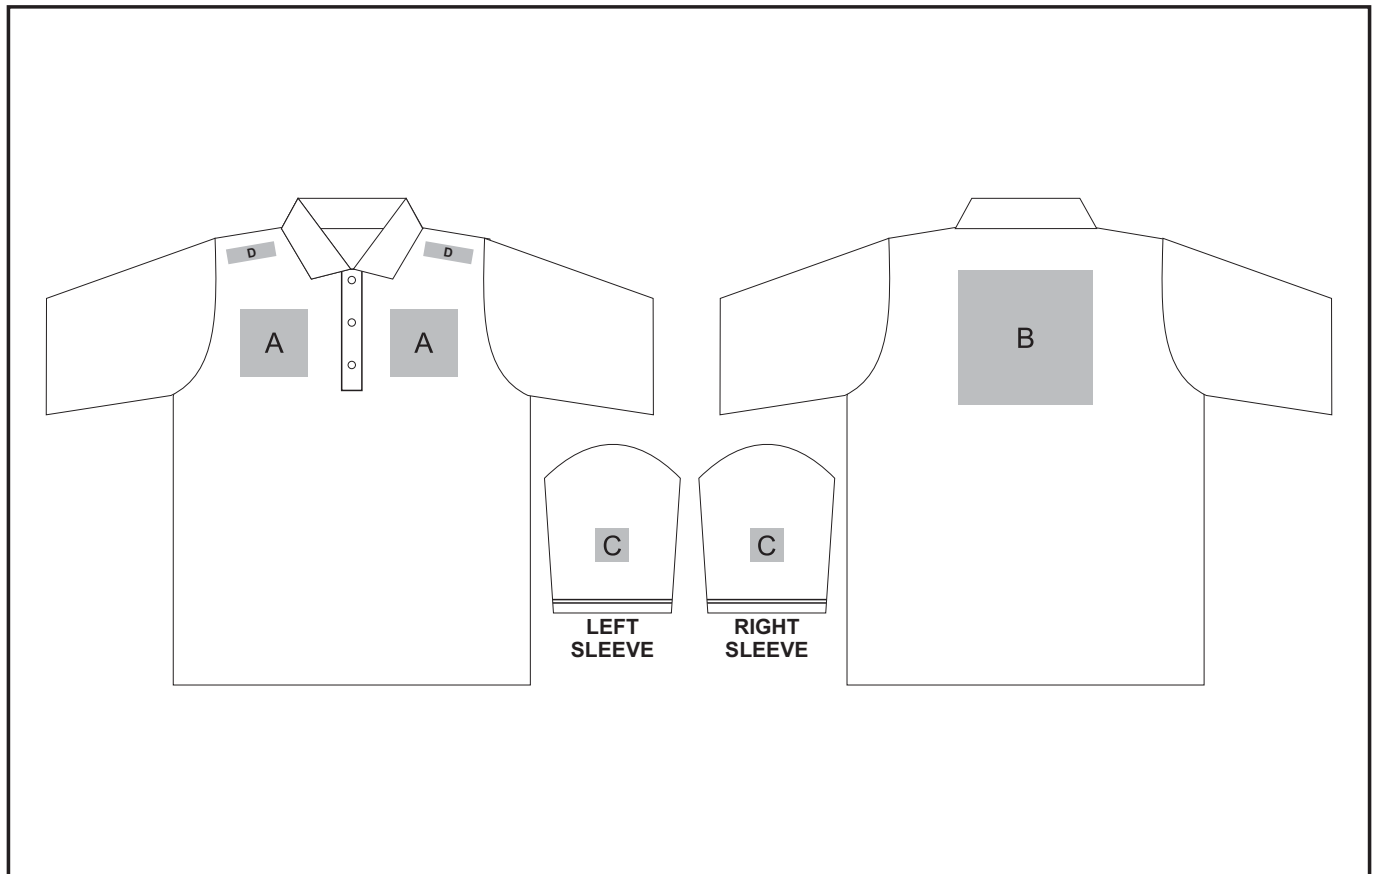

BAS-7001

Elemental Golf Shirt - Ladies

Need to know:

- 1-Position Digital Transfer (setup fee applies)

- **Inclusive parameters:** Left/Right Chest = 100mm x 100mm **OR** Back = 8000mm²

- Please note Pos D will be branded +/- 20mm from the top seam

Branding Options:

Position A

1. Embroidery (EMB) - 9 colours
  Size: 100mm diameter
2. Screen Print (SC) - 6 colours
  Size: 100mm wide x 60mm high
3. Digital Transfer Clothing (DTC) - Full colour
  Size: 100mm wide x 100mm high

Position B

1. Embroidery (EMB) - 9 colours
  Size: 200mm wide x 200mm high
2. Screen Print (SC) - 6 colours
  Size: 260mm wide x 200mm high
3. Digital Transfer Clothing (DTC) - Full colour
  Size: 210mm wide x 148mm high

Position C

1. Embroidery (EMB) - 9 colours
  Size: 50mm diameter
2. Screen Print (SC) - 6 colours
  Size: 60mm wide x 60mm high
3. Digital Transfer Clothing (DTC) - Full colour
  Size: 50mm wide x 50mm high

Position D

1. Digital Transfer Clothing (DTC) - Full Colour
  Size: 70mm wide x 20mm high